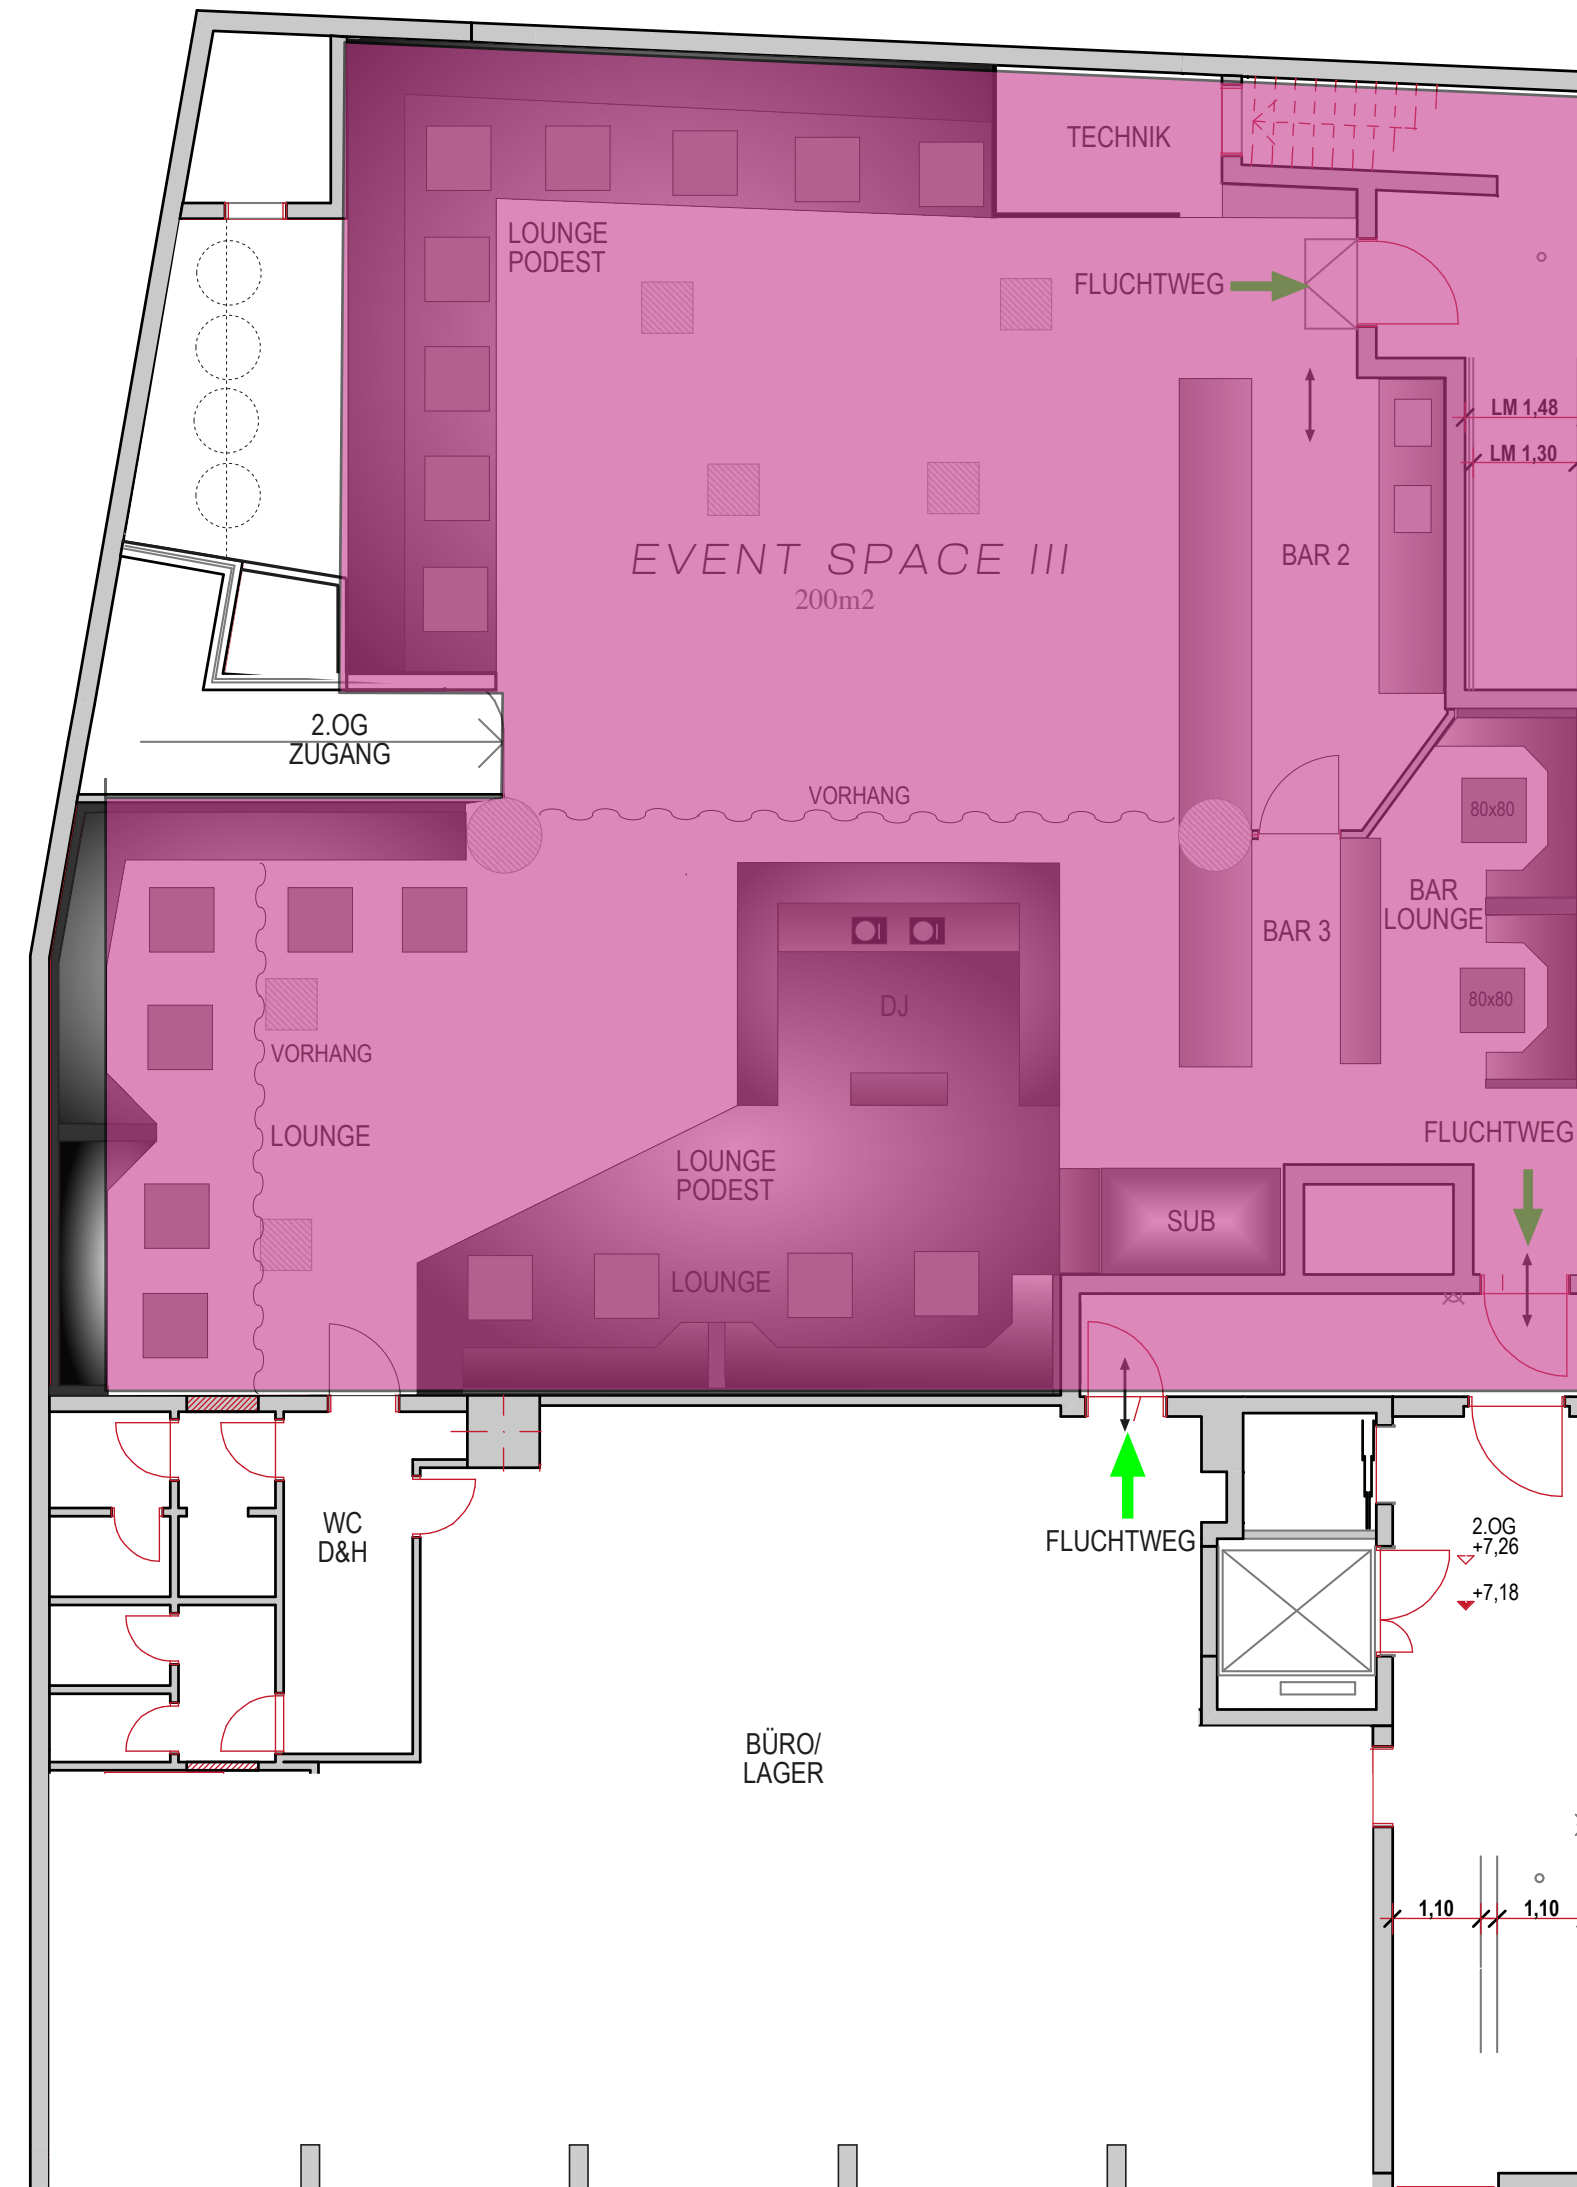

# ***CONTENT***

***01 SPACES***

***02 IMPRESSION***

***03 FACTS***

***04 EVENT SPACE I***

***05 EVENT SPACE II***

***06 EVENT SPACE III***

**1ST FLOOR**

**2ND FLOOR**

DJ BOOTH

SOUND

LIGHT EFFECT

LOUNGE AREA

***EVENT SPACE III***  
***(CLUB SPACE) 2<sup>ND</sup> FLOOR***

**THE  
INFINITY  
ROOM**

**THE  
INFINITY  
ROOM**

**SPACE**

200 QM

**CAPACITY.**120 PERSONEN GESETZT  
300 PERSONEN STEHEND**EQUIPMENT.**BIG DJ BOOTH  
SOUND EFFECT  
LIGHT EFFECT  
LOUNGE AREA  
VIP AREAS  
2 BARS

*YOU HAVEN'T MET ALL OF THE PEOPLE WHO ARE GOING TO LOVE YOU,  
THE FLASHBOX*